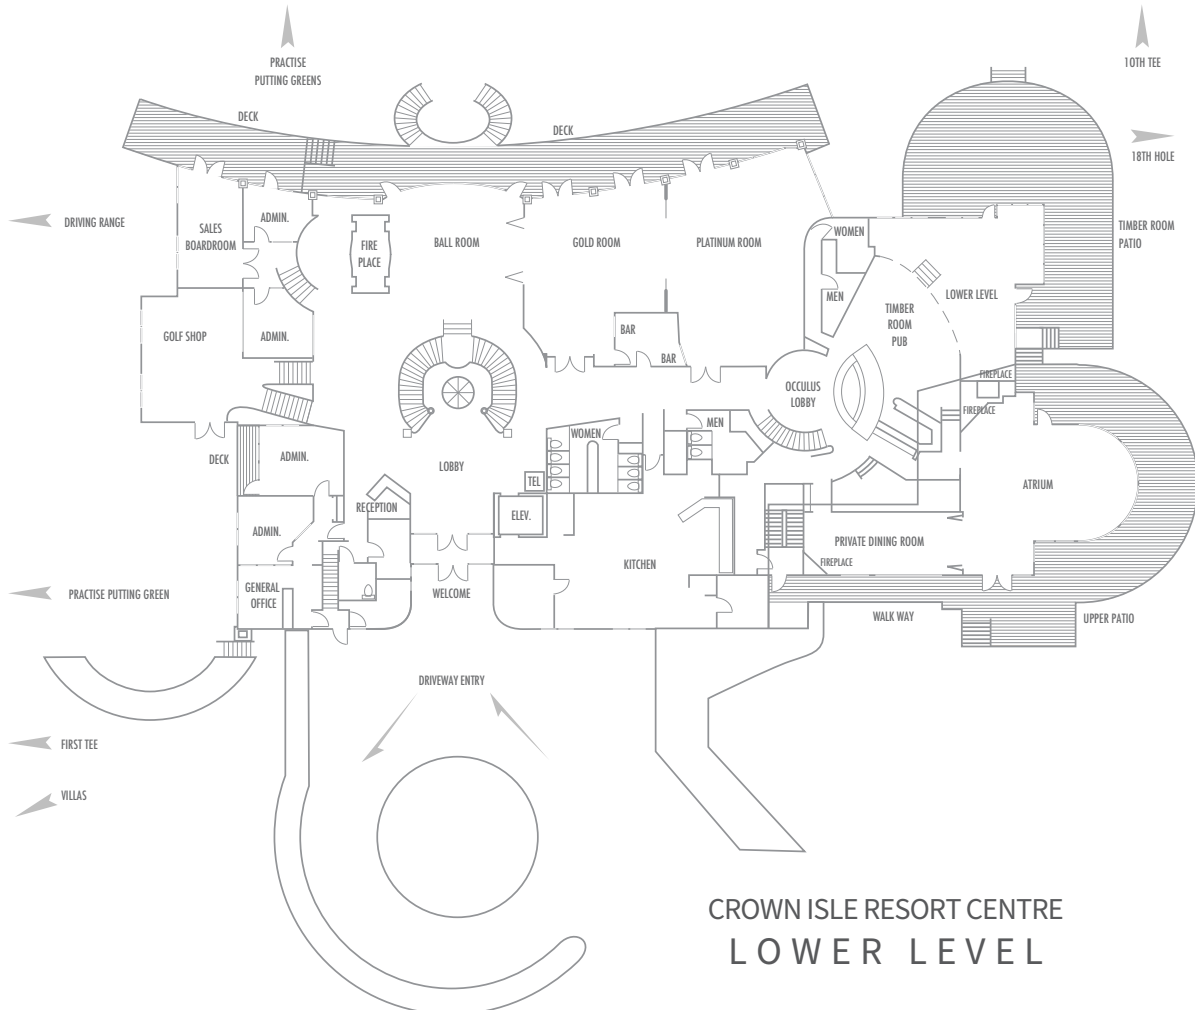

## ROOM CAPACITIES & RENTALS

**7**  
EVENT ROOM  
OPTIONS

**7000+**  
TOTAL  
EVENT SPACE

**200**  
CAPACITY  
LARGEST SPACE

	SQ FEET	ROUNDS	1/2 RND5	THEATRE	HOLLOW SQ	BOARD	U-SHAPED	CLASS
<b>Ballroom / Lobby</b>	2100	180	80	200	60	n/a	50	114
<b>Platinum Room</b>	1250	70	36	70	30	30	30	56
<b>Gold Room</b>	850	60	36	50	28	20	24	42

With 7000 feet of conference space, the Resort Clubhouse can accommodate a variety of groups from conferences and large gatherings to more intimate meetings. We offer a number of conference spaces including our Grand Ballroom, and offer wifi and multimedia access in all rooms.

CROWN ISLE RESORT CENTRE  
UPPER LEVEL

CROWN ISLE RESORT CENTRE  
LOWER LEVEL